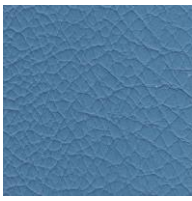

69118
torbernit

89174 mud

79173 reed

59122 french
blue

59138 blue

59131 lagoon

59121 steel

79134 slate

79162 gravel

MAJESTIC

INDENT

please use images as guides, for true reference please request a sample or contact one of our reps today.

59170 deep
sea

59120 azure

59140 sky

59130
aquamarine

69200
pistachio

69130 laurel

69140 forest

69117 opal
green

69121 apple